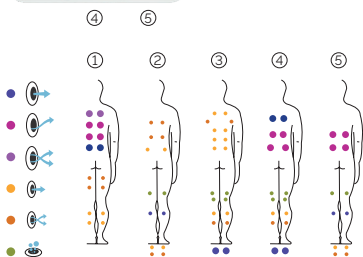

Nice

A powerful and exceptional hot tub.

CODE 66031

Ideal for 5 people

5 positions

1 loungers

4 seats

Measures: 216 x 216 x 90 cm

Water capacity (l): 1180 liters

Weight: Empty 306 kg / Full 1.486 kg

5 colors

5 massages

PREMIUM LINE

EN

AQUAVIA SPA

TECHNICAL SPECIFICATIONS

FEATURES	
Total massage points	68
Massage Jets	54
Air Nozzles	12
Waterfall	2
Water fountains	2
Headrests	2
Touch Panel	Standard
Ultraviolet Treatment UV	Standard
Metal structure	Standard
Base ABS	Standard
Prime Tex Cover	Standard
EcoSpa	Optional
Nordic Insulation System	Optional
Blue Connect Plus	Optional

FINISHES	
Colour Sense	5 LED + illuminated Accessories
Pure Line Lighting	Optional
Surround Bluetooth Audio	Optional
Jets / Stainless Steel Nozzles	Standard
Stainless steel handrail	Standard
Aromatherapy	Standard
Wifi Spa Control	Optional
Without cabinet	Optional

MESSAGE PUMPS	
Water massage	2 x 1800 W / 2.5 CV
Relax Impact Pump	1150 W

FILTRATION AND HEATING	
Recirculation pump	200 W
Water heater	3.000 W
Type of filter	Cartridge
High Performance Water Care	Standard

POWER SUPPLY	
Power requirement to 230 V (LOW/AMP)	5.100 W / 22.2 A
Voltage	230 V / 400 V III

SHELL FINISHES (ACRYLIC COLORS)

FURNITURE FINISHES (OUTDOOR CABINET)

FEATURES

OPTIONAL FEATURES

According to our policy of constant evolution, we reserve the right to modify the specifications in part or in whole without forewarning.